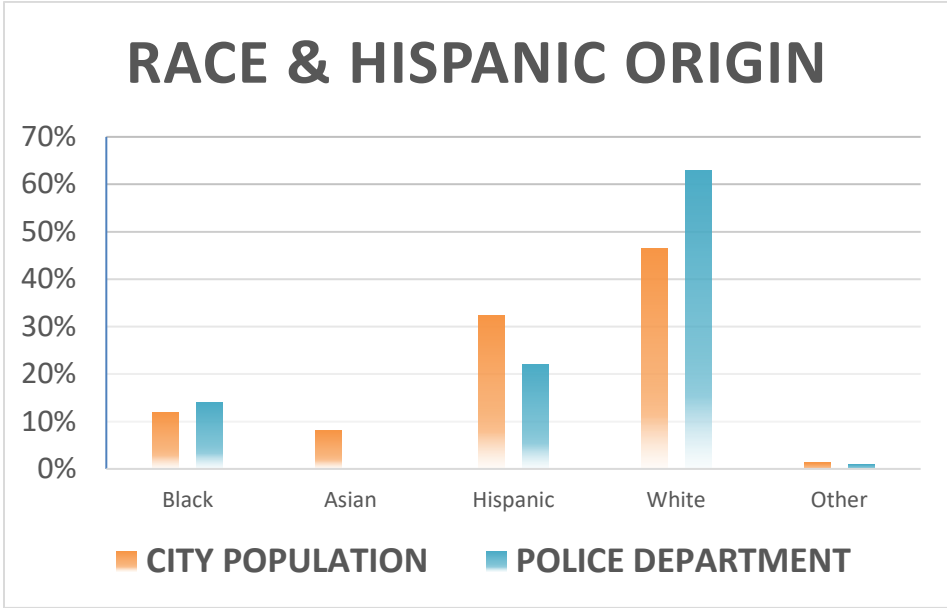

	CITY POPULATION	POLICE DEPARTMENT
MALE	49%	79%
FEMALE	51%	21%

	CITY POPULATION	POLICE DEPARTMENT
Black	11.9%	14%
Asian	8%	0%
Hispanic	32.4%	22%
White	46.4%	63%
Other	1.3%	1%